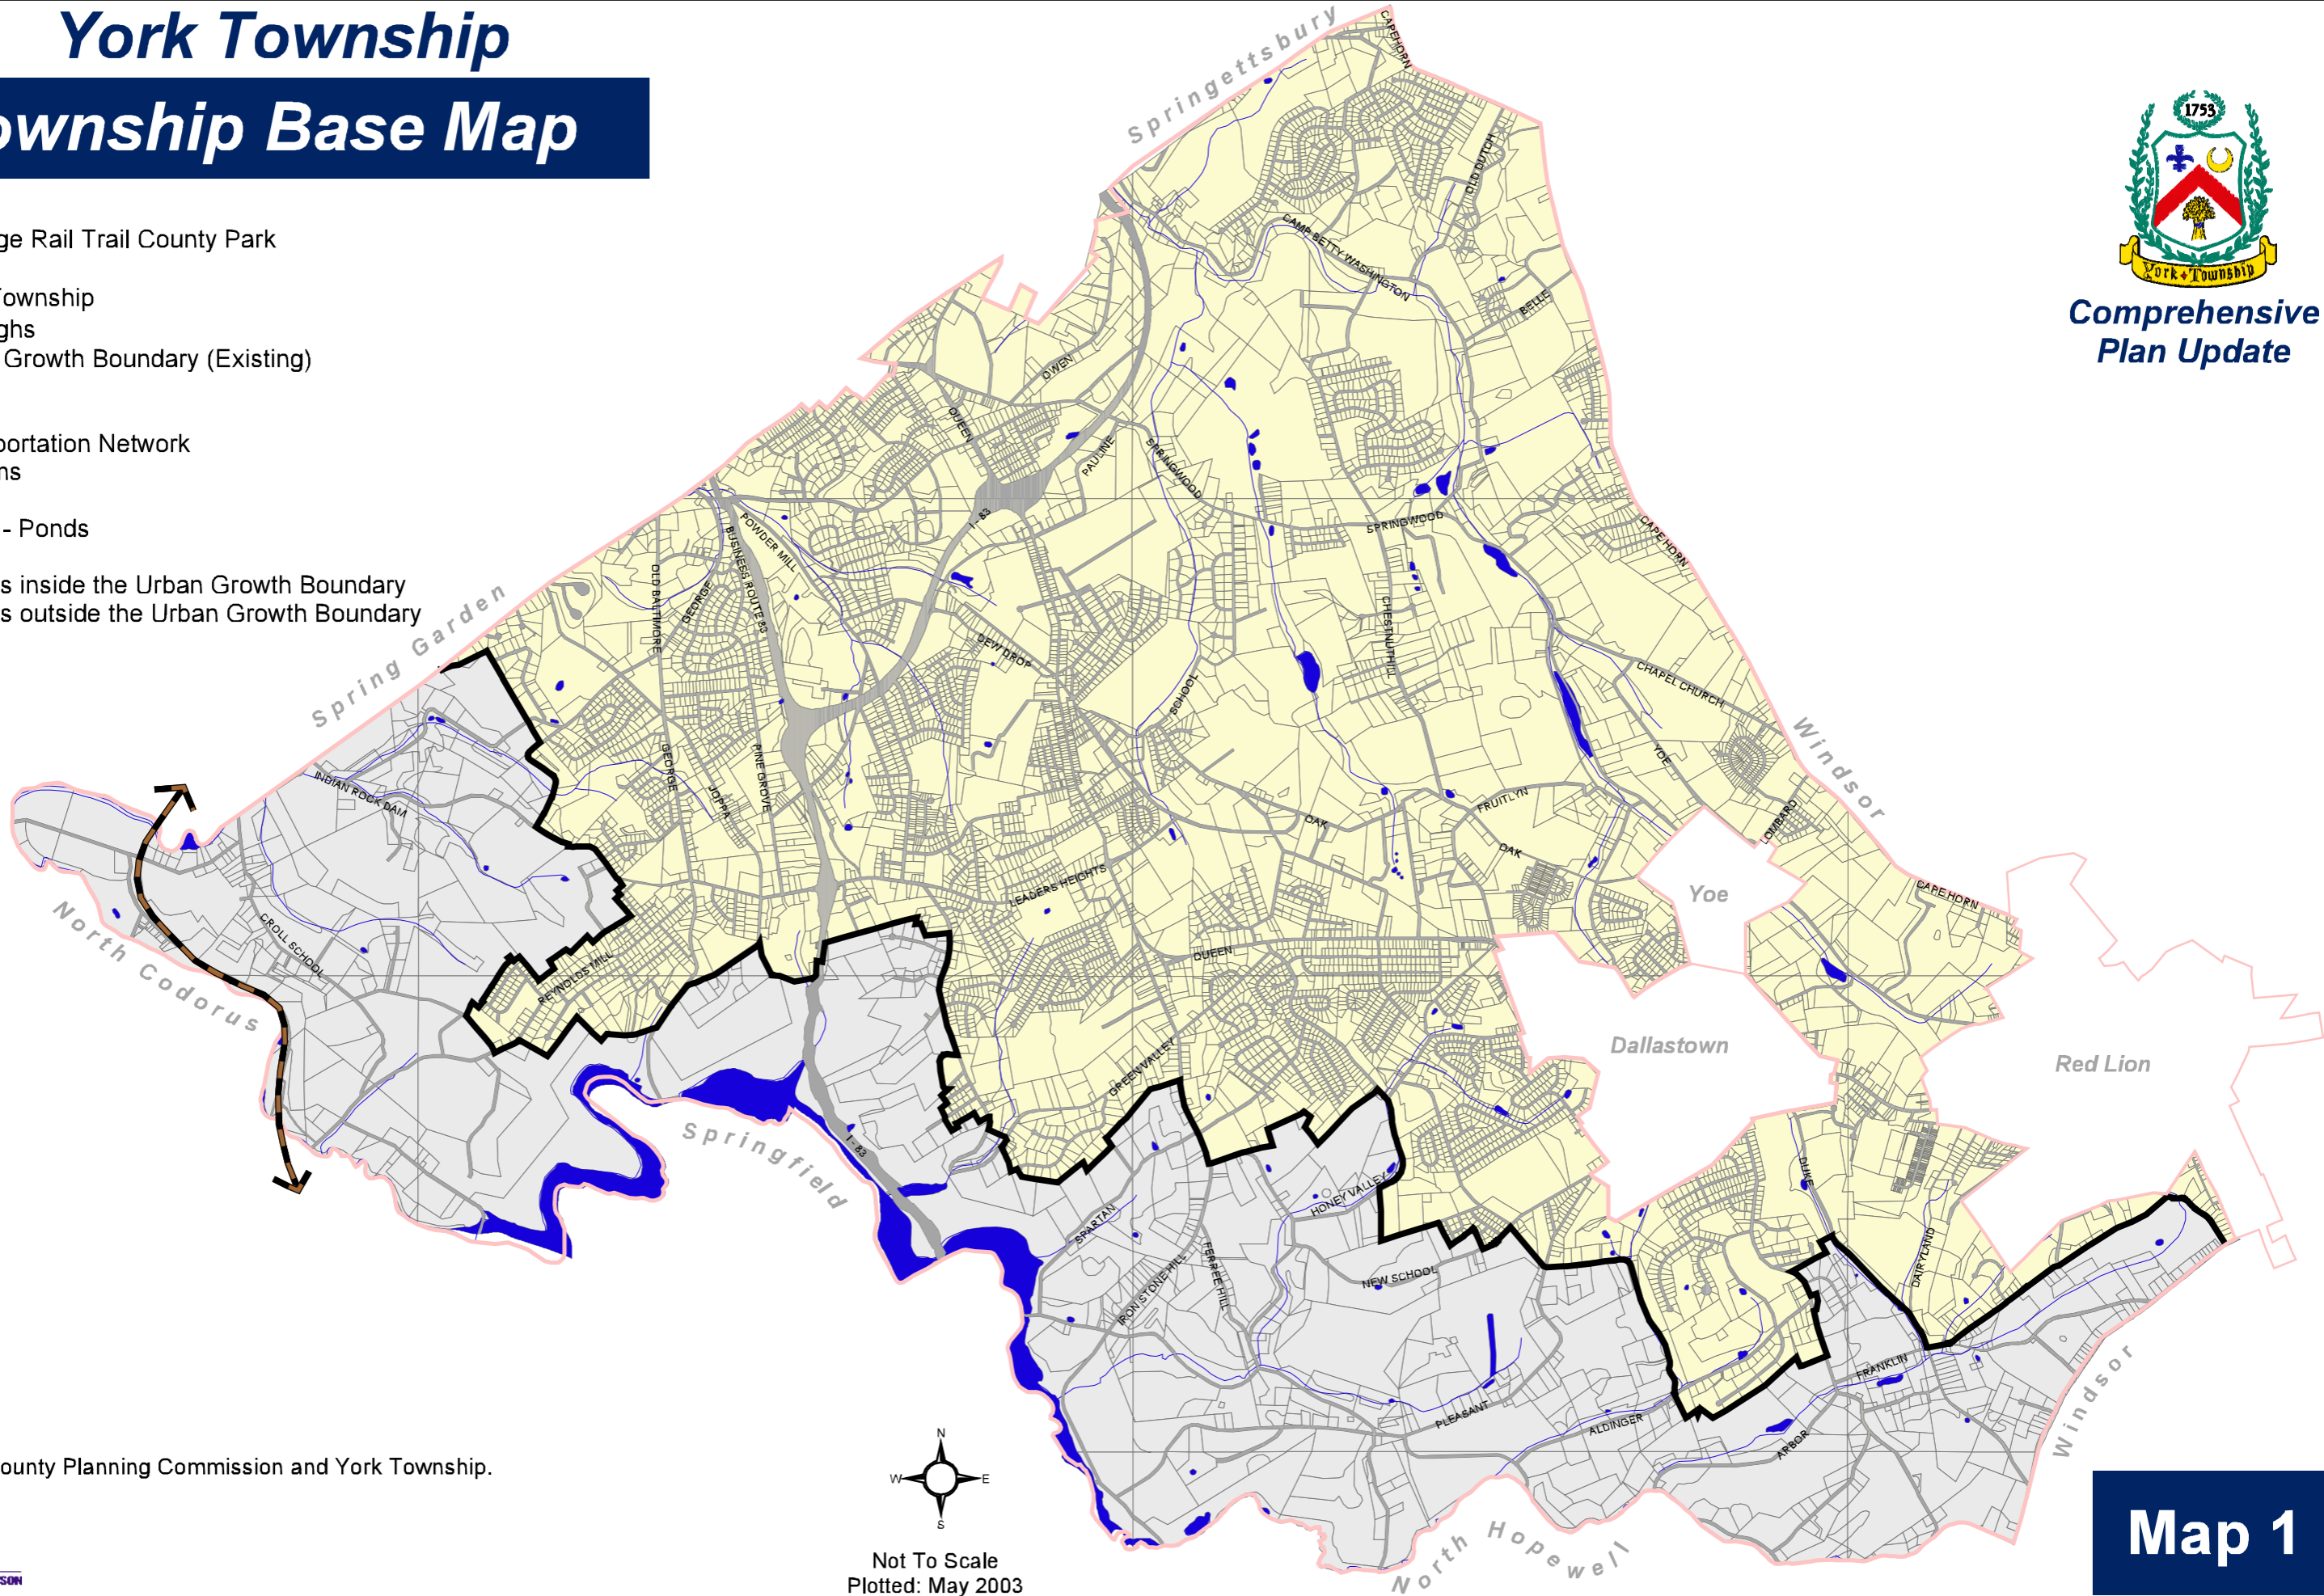

York Township

Township Base Map

Legend

- Heritage Rail Trail County Park Boundaries
- York Township
- Boroughs
- Urban Growth Boundary (Existing)
- Transportation Network
- Streams
- Lakes - Ponds
- Parcels inside the Urban Growth Boundary
- Parcels outside the Urban Growth Boundary

Comprehensive
Plan Update

Sources: York County Planning Commission and York Township.

Not To Scale
Plotted: May 2003

Map 1