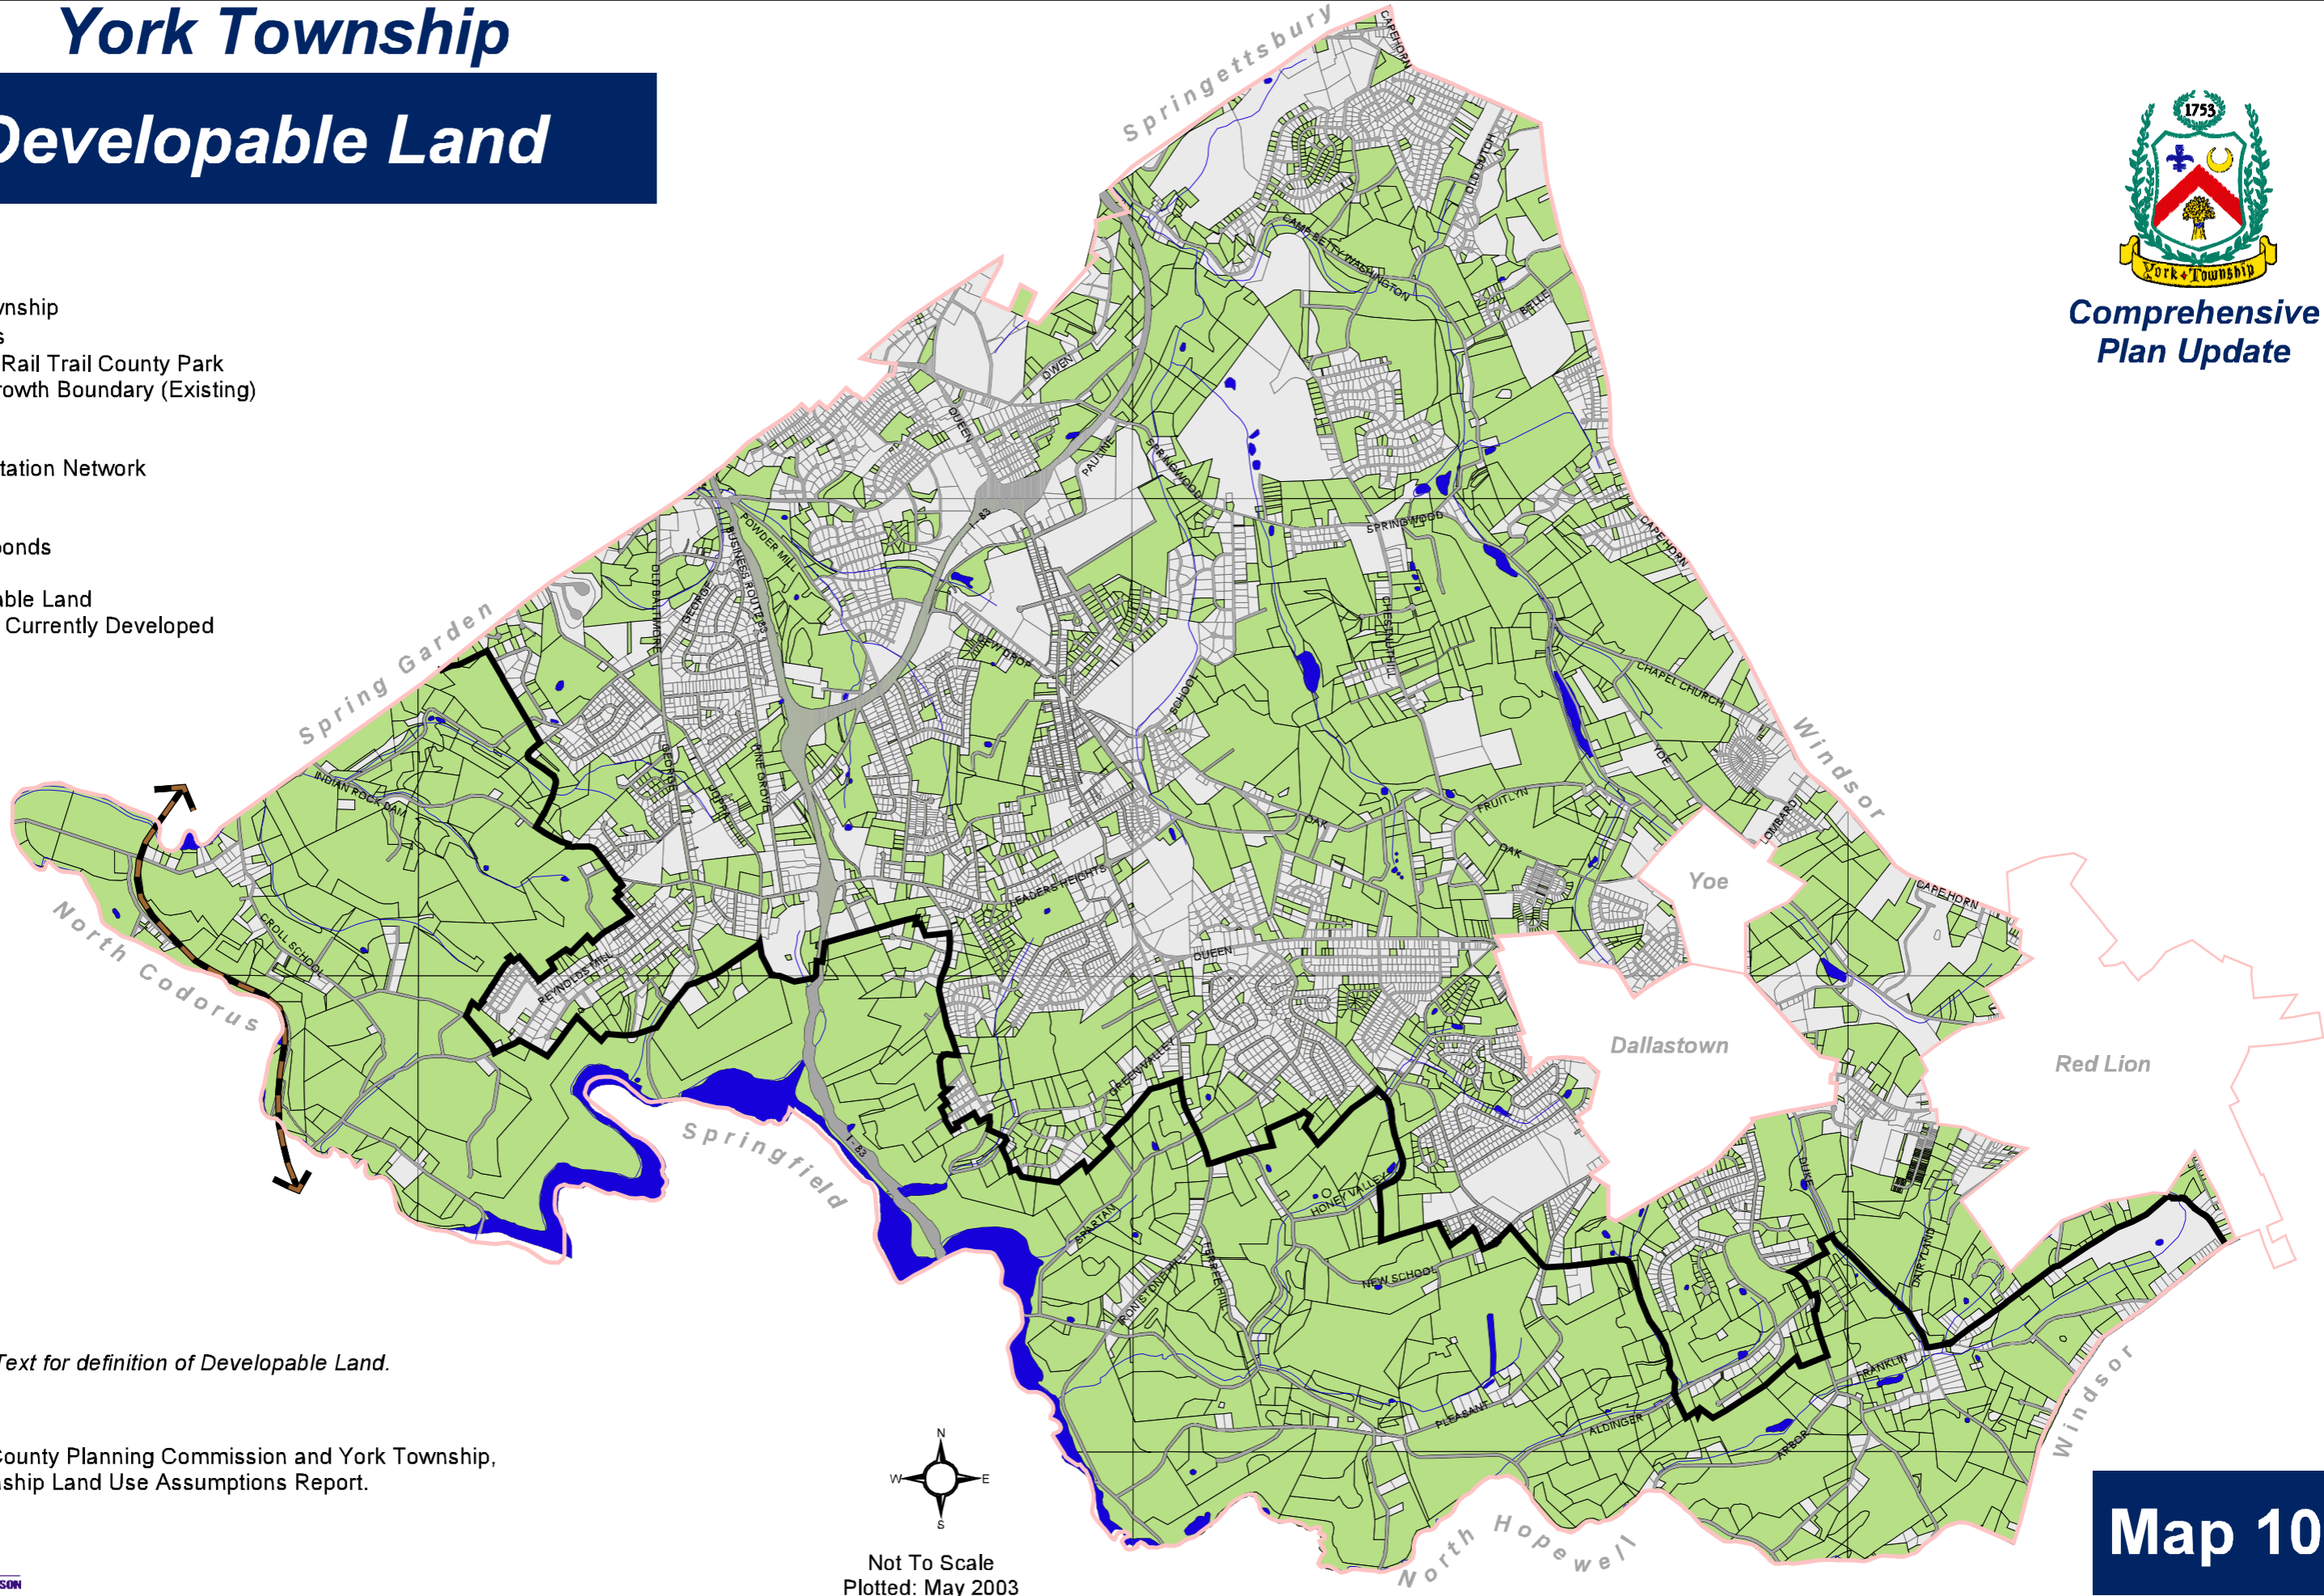

York Township

Developable Land

Comprehensive
Plan Update

Legend

Boundaries

-  York Township
-  Boroughs
-  Heritage Rail Trail County Park
-  Urban Growth Boundary (Existing)

-  Transportation Network
-  Streams

-  Lakes - ponds

-  Developable Land
-  Parcels - Currently Developed

Note: Refer to Text for definition of Developable Land.

Sources: York County Planning Commission and York Township,
2002 York Township Land Use Assumptions Report.

Not To Scale
Plotted: May 2003

Map 10