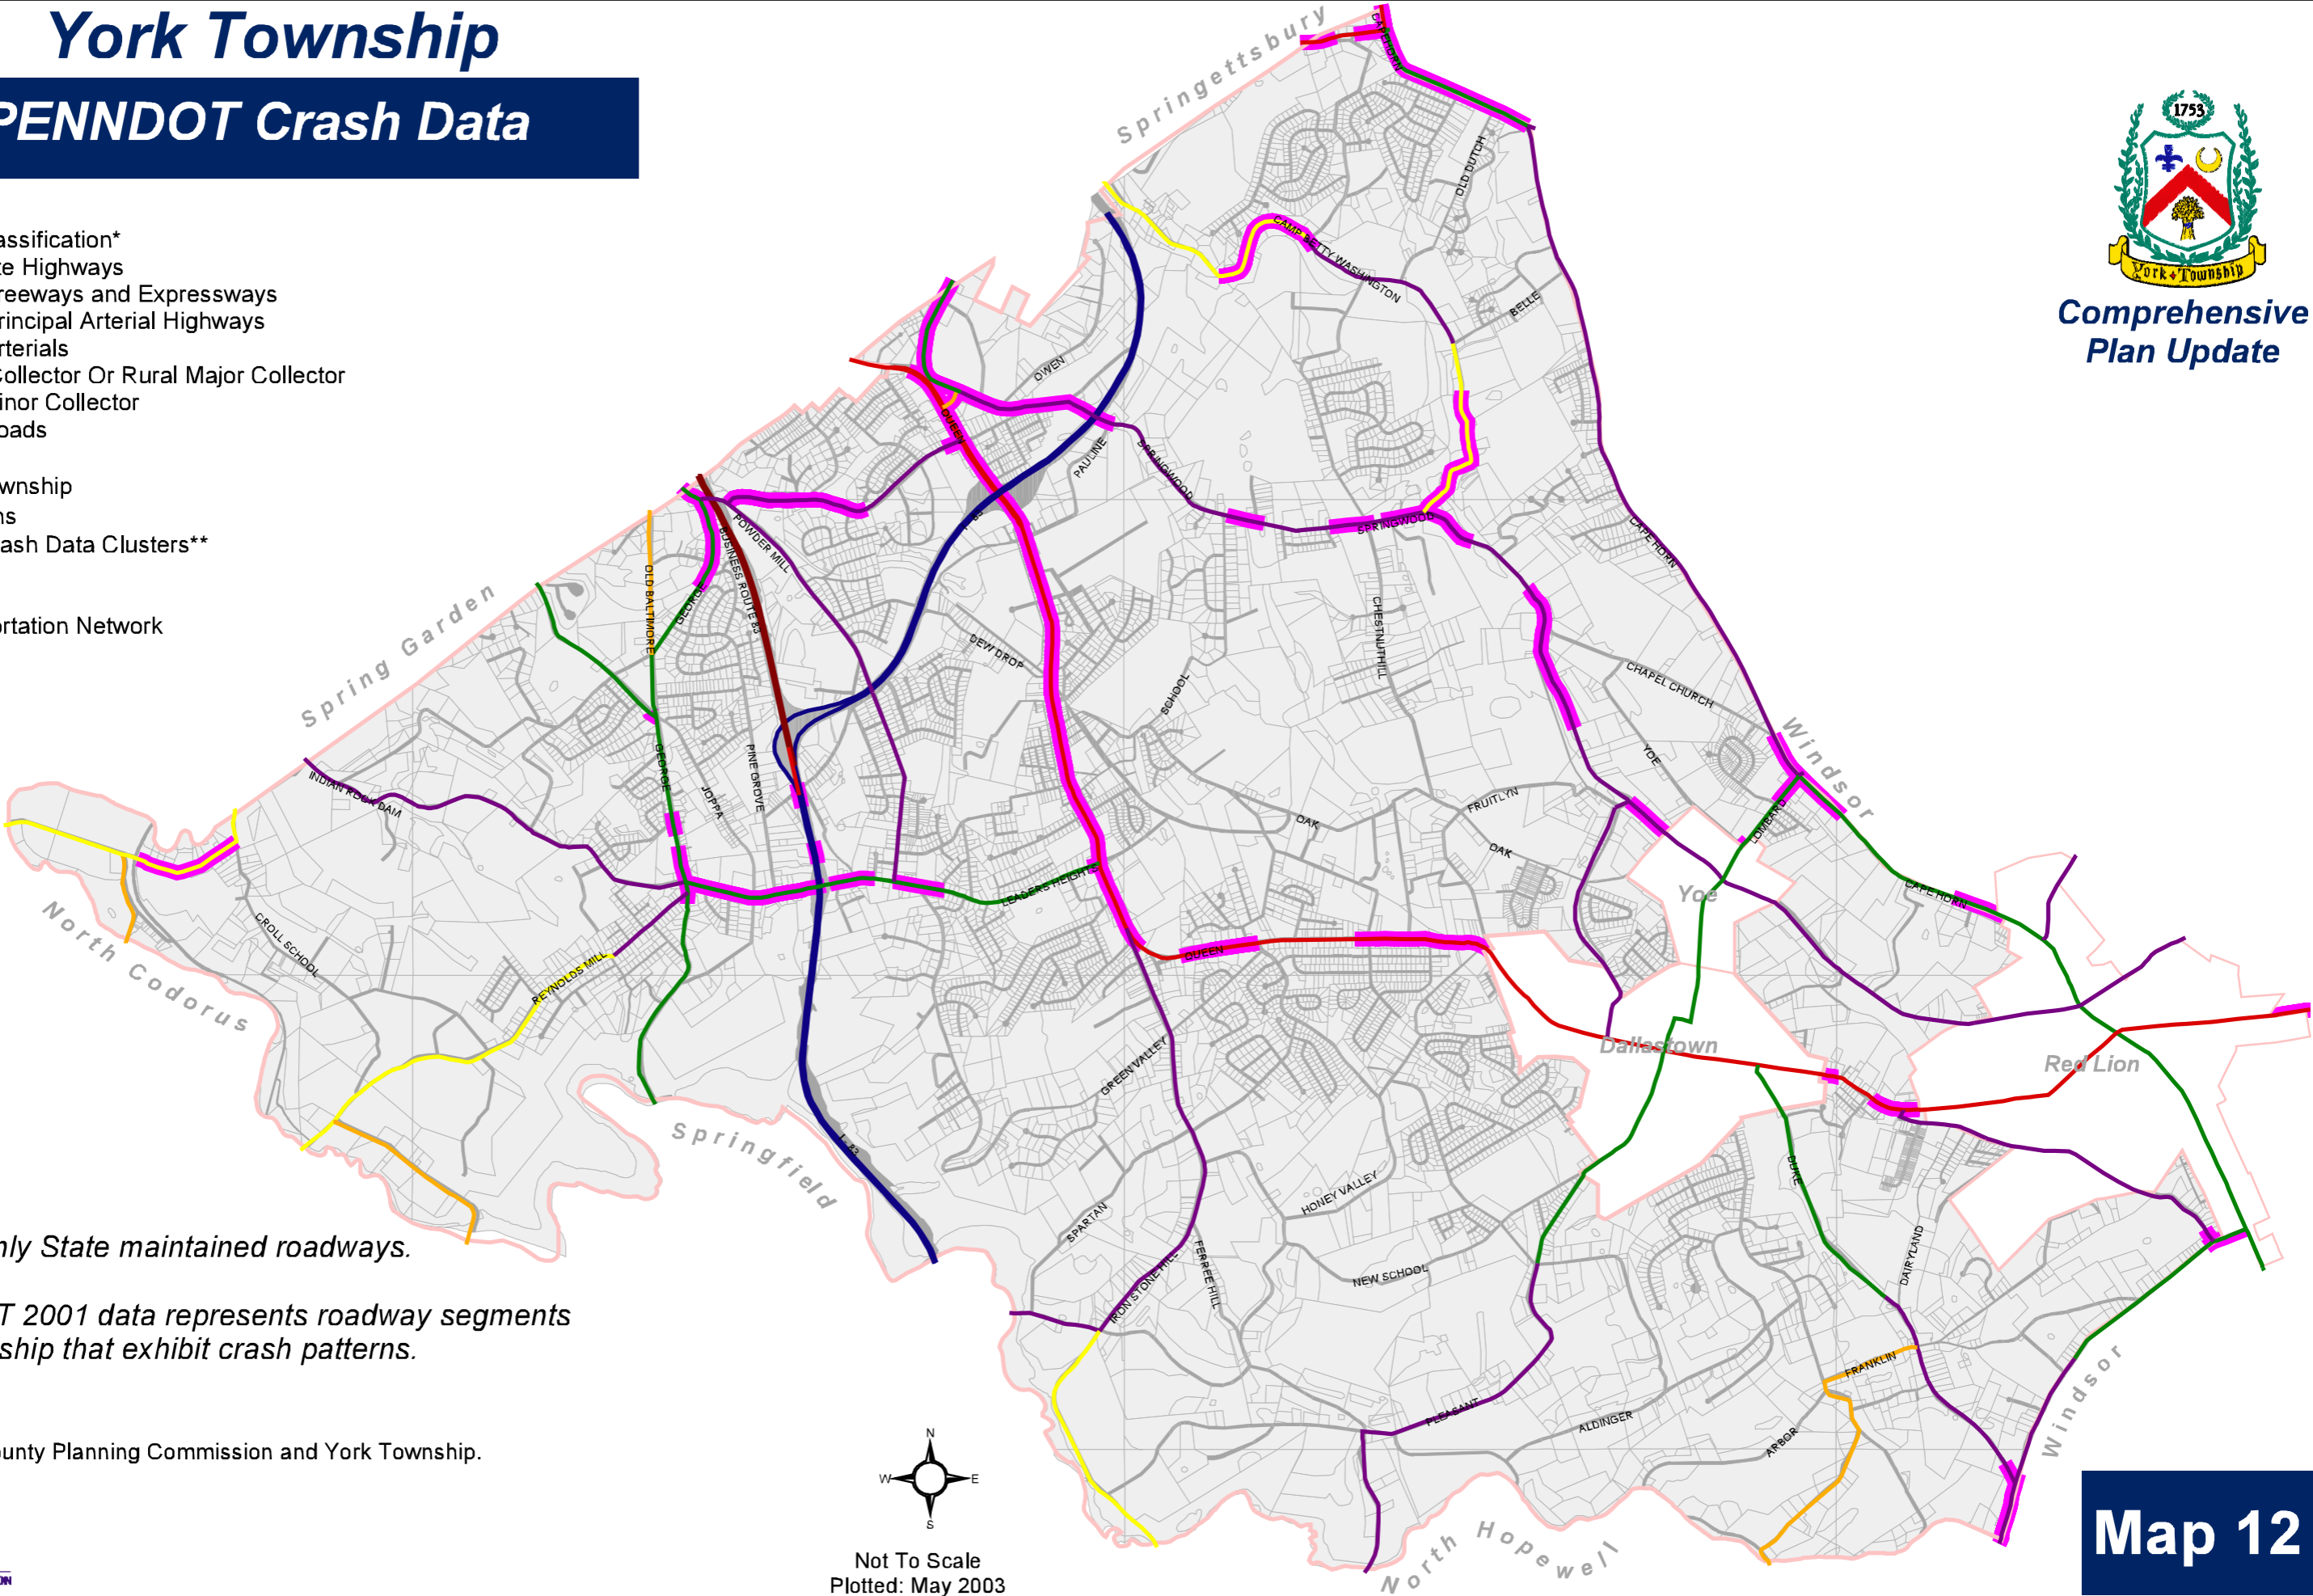

# York Township

## PENNDOT Crash Data

Comprehensive  
Plan Update

**Legend**

- Functional Classification\*
  - Interstate Highways
  - Other Freeways and Expressways
  - Other Principal Arterial Highways
  - Minor Arterials
  - Urban Collector Or Rural Major Collector
  - Rural Minor Collector
  - Local Roads
- Boundaries
  - York Township
  - Boroughs
  - 2001 Crash Data Clusters\*\*
- Transportation Network
- Parcels

\*Includes only State maintained roadways.

\*\*PENNDOT 2001 data represents roadway segments in the Township that exhibit crash patterns.

Sources: York County Planning Commission and York Township.

Not To Scale  
Plotted: May 2003