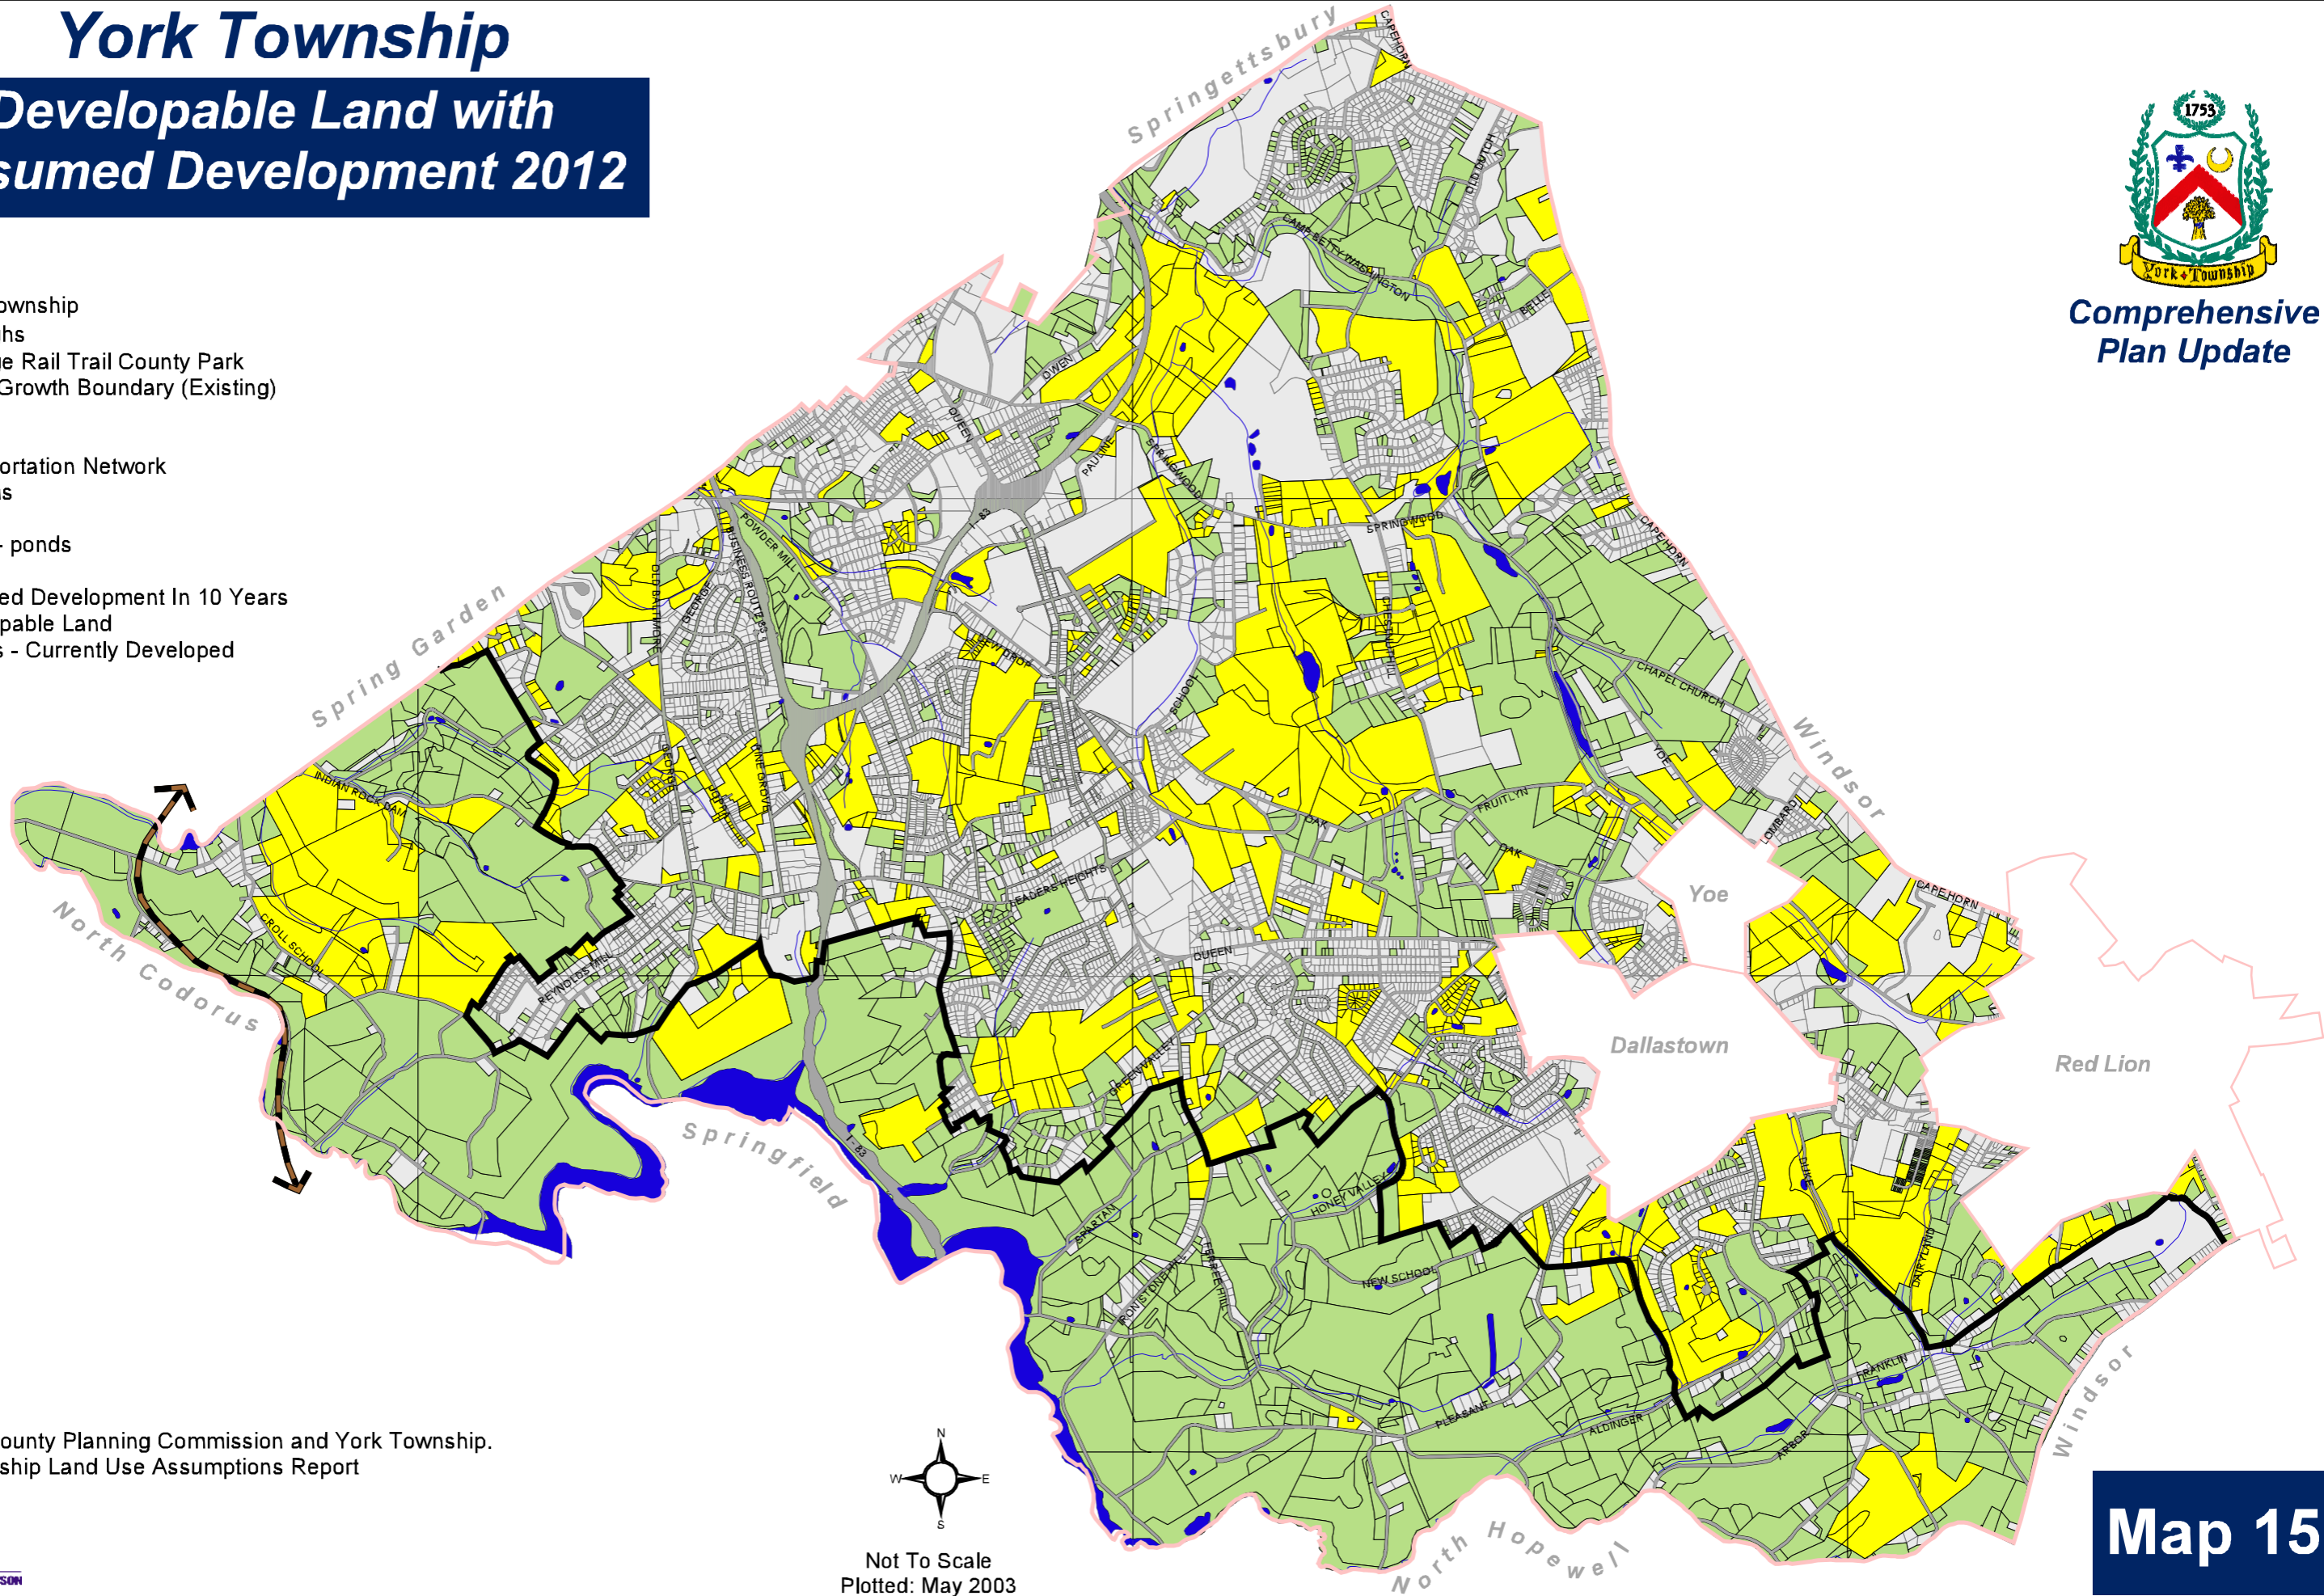

York Township

Developable Land with Assumed Development 2012

Legend

Boundaries

- York Township
- Boroughs
- Heritage Rail Trail County Park
- Urban Growth Boundary (Existing)

- Transportation Network
- Streams

- Lakes - ponds

- Assumed Development In 10 Years
- Developable Land
- Parcels - Currently Developed

Comprehensive Plan Update

Sources: York County Planning Commission and York Township.
2002 York Township Land Use Assumptions Report

Not To Scale
Plotted: May 2003

Map 15