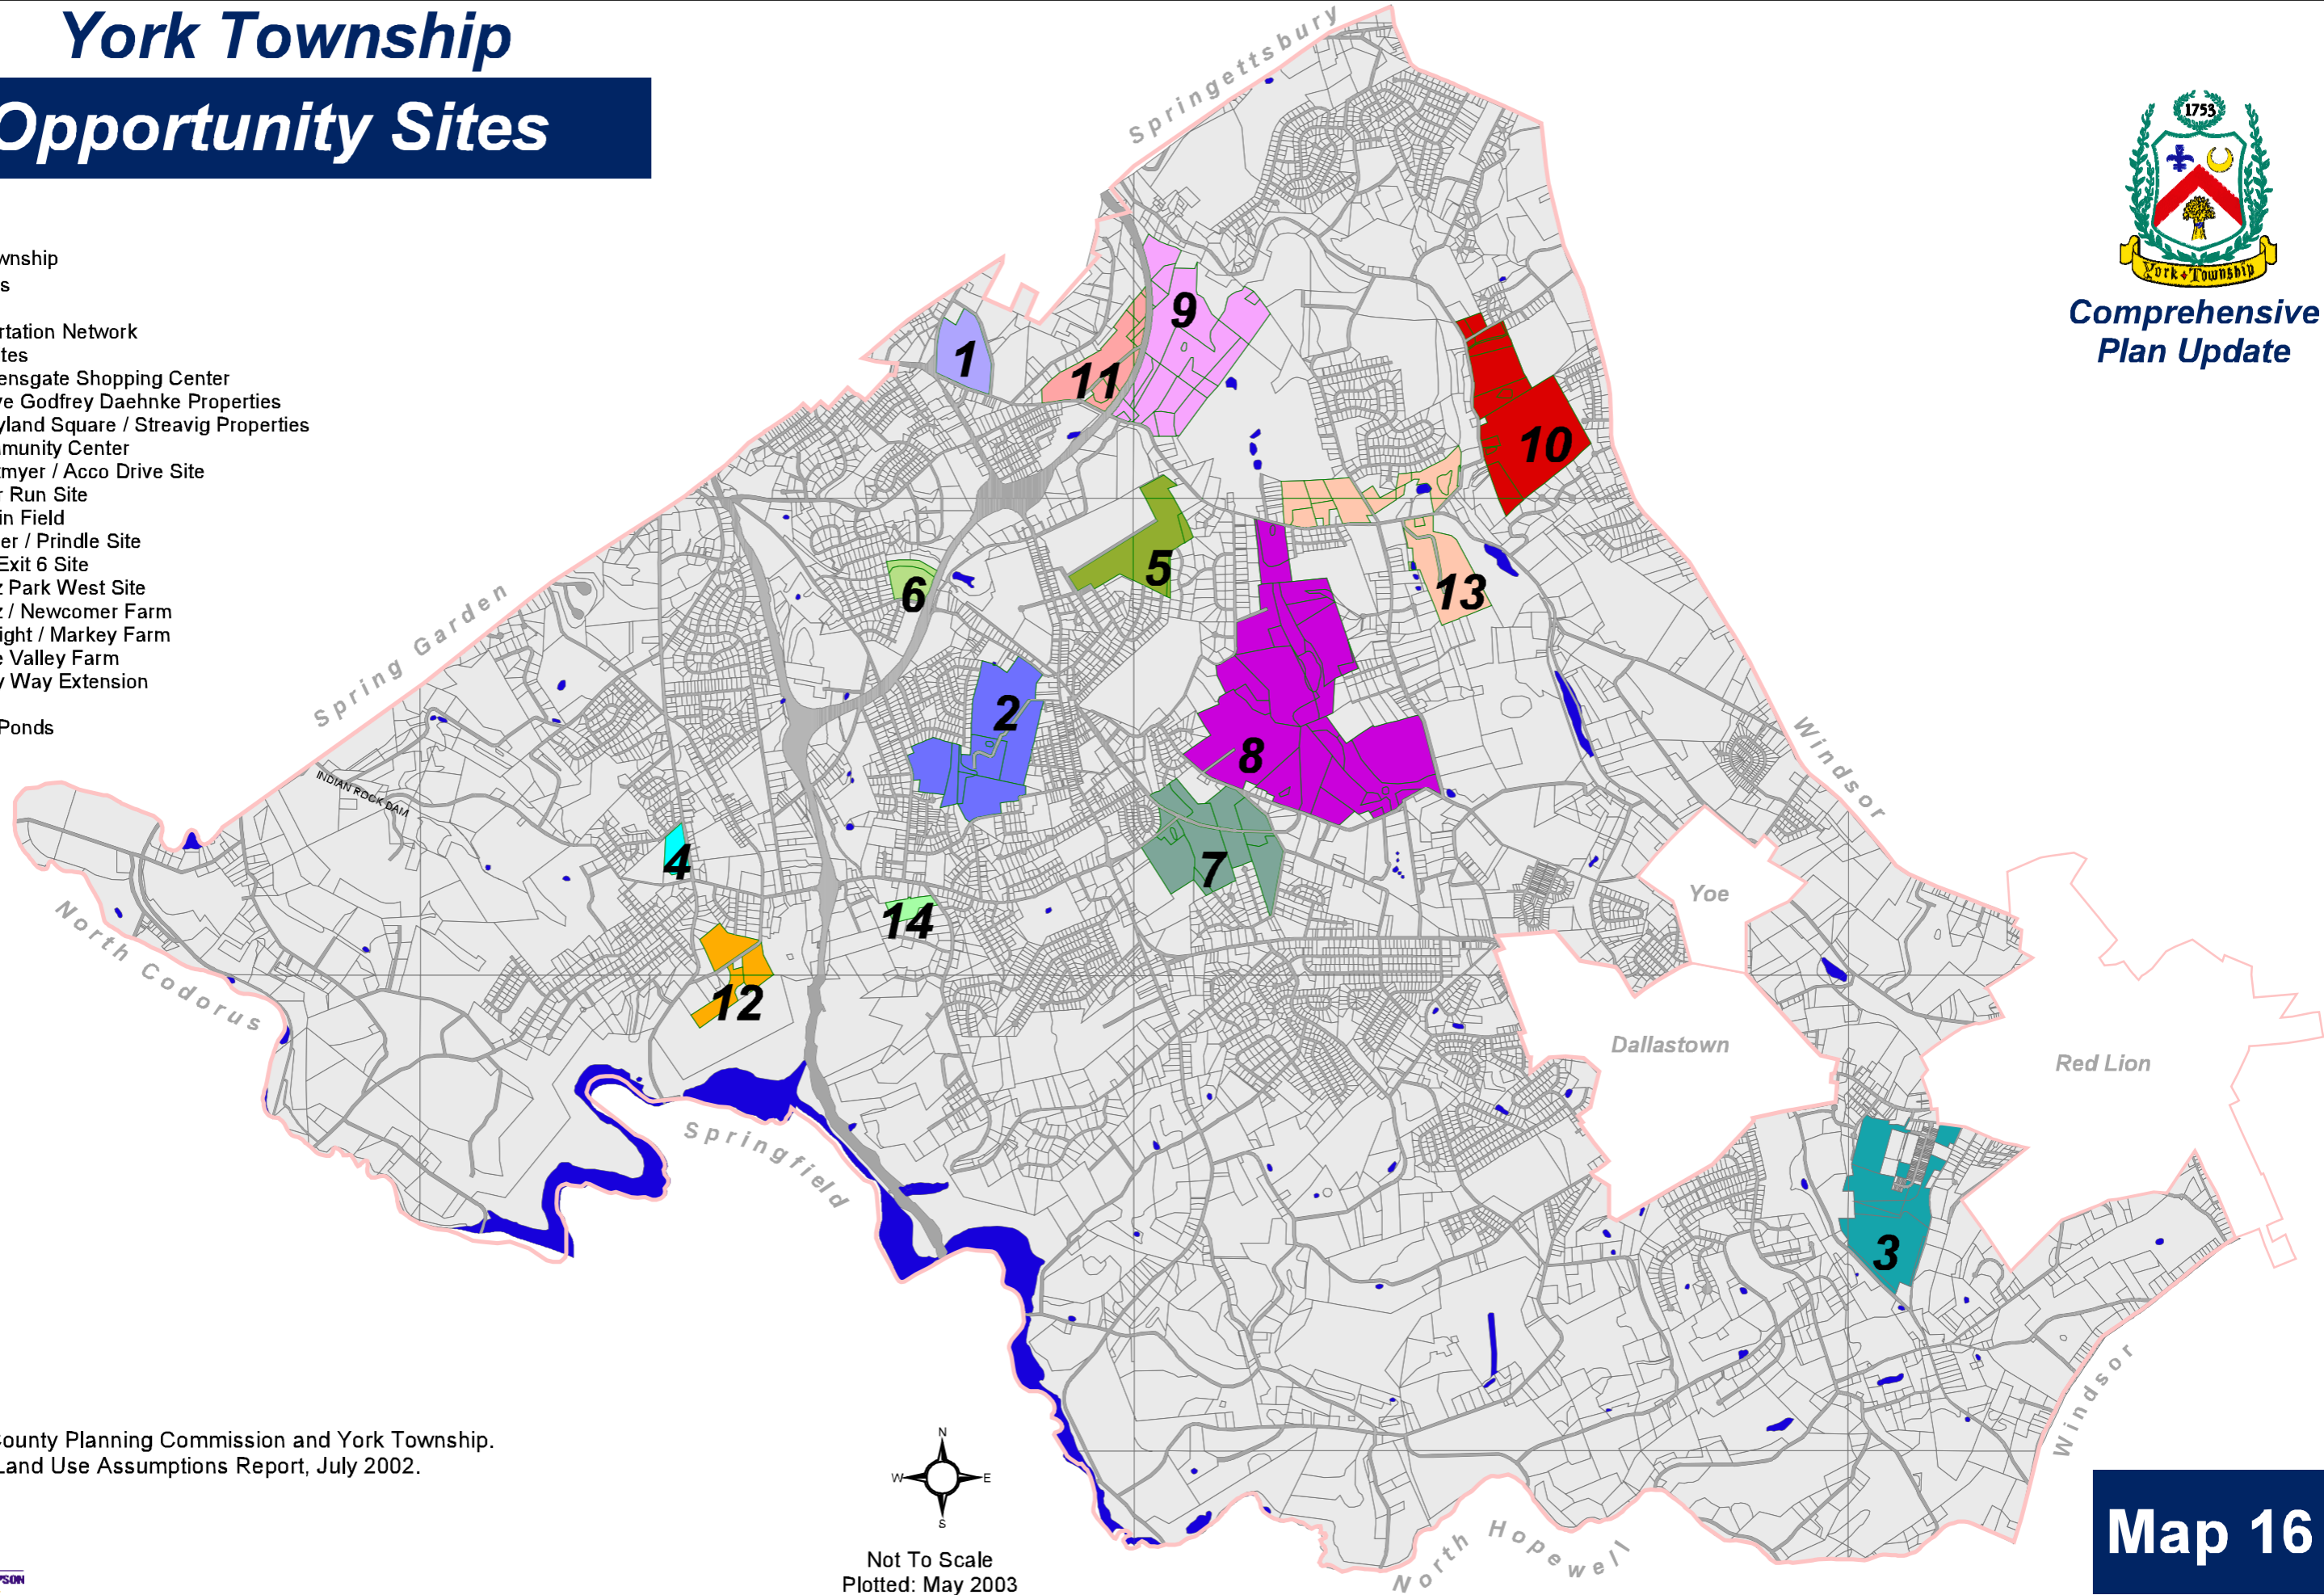

York Township

Opportunity Sites

Legend

Boundaries

-  York Township
-  Boroughs

Transportation Network

Opportunity Sites

-  1 = Queensgate Shopping Center
-  2 = Grove Godfrey Daehnke Properties
-  3 = Dairyland Square / Streavig Properties
-  4 = Community Center
-  5 = Waltmyer / Acco Drive Site
-  6 = Tyler Run Site
-  7 = Larkin Field
-  8 = Rineer / Prindle Site
-  9 = Old Exit 6 Site
-  10 = Fitz Park West Site
-  11 = Fitz / Newcomer Farm
-  12 = Dwight / Markey Farm
-  13 = Ore Valley Farm
-  14 = Key Way Extension

Lakes - Ponds

Parcels

Comprehensive
Plan Update

Sources: York County Planning Commission and York Township.
York Township Land Use Assumptions Report, July 2002.

Not To Scale
Plotted: May 2003

Map 16